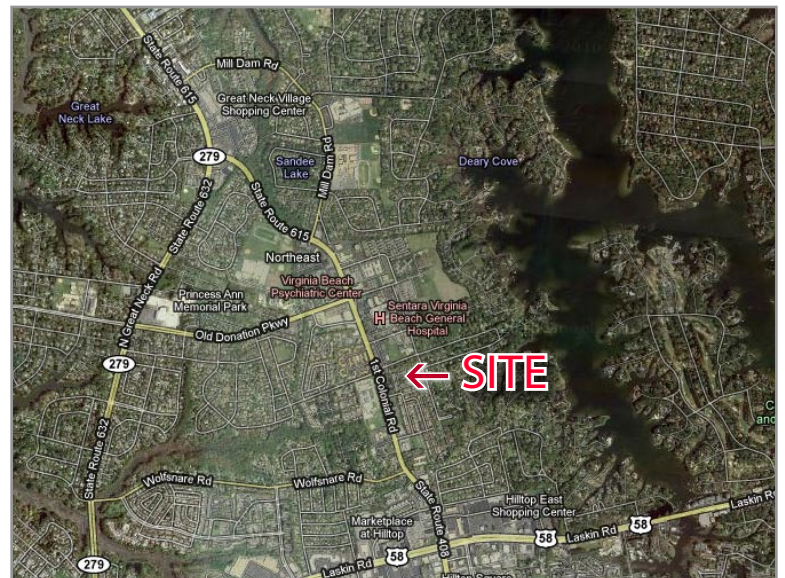

1000 First Colonial Road

Virginia Beach, VA • 23454

OFFICE SPACE
FOR LEASE

First Colonial Road

LOCATION

- Located in the Virginia Beach Medical Park in the heart of the First Colonial Medical Corridor
- Adjacent to Sentara Virginia Beach General Hospital
- Prime access to:
 - I-264
 - Virginia Beach Boulevard
 - Laskin Road
- In close proximity to numerous businesses, banks, restaurants and retailers

Property Information

OFFICE SPACES FOR LEASE

- \$21/SF Net of electrical, janitorial and insurance
- Approx. 971 SF available on first floor
- Ample parking
- Shared reception area of approx. 300 SF at no additional cost
- Medical Condos adjacent to Sentara Virginia Beach General Hospital