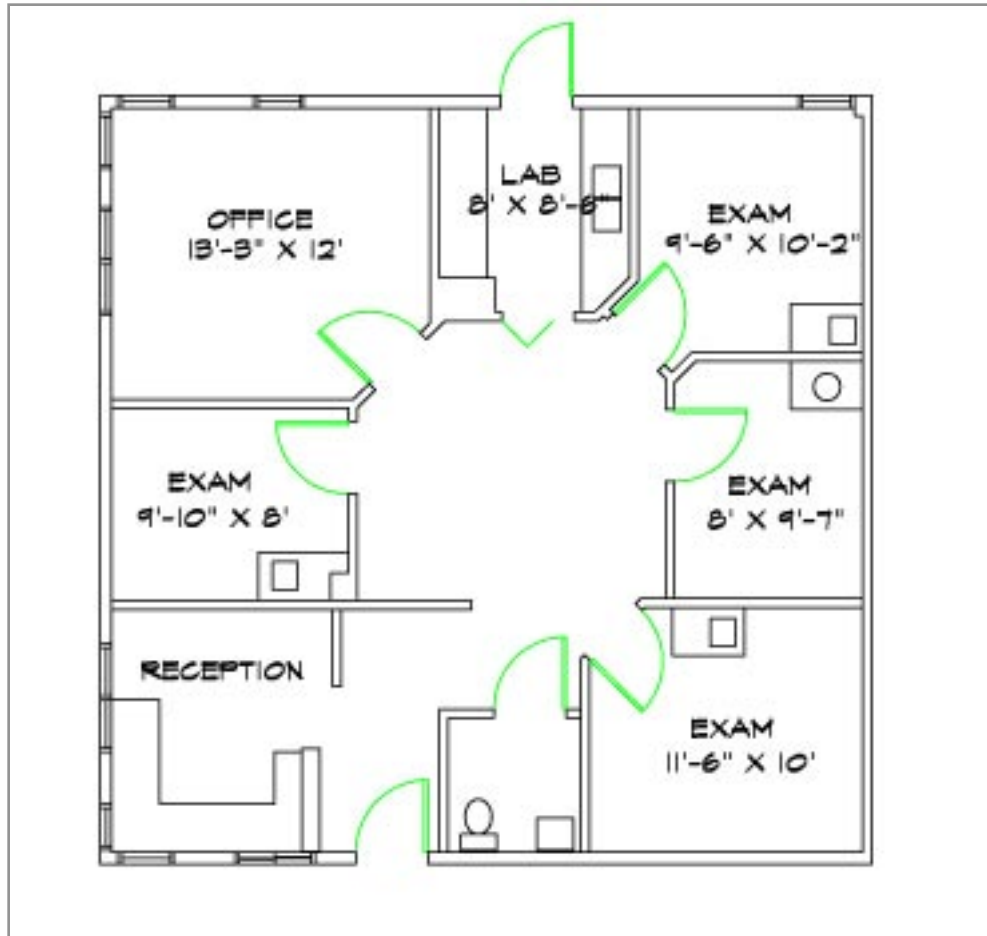

Property Information

OFFICE SPACES FOR LEASE

- \$21/SF Net of electrical, janitorial and insurance
- Approx. 971 SF available on first floor
- Ample parking
- Shared reception area of approx. 300 SF at no additional cost
- Medical Condos adjacent to Sentara Virginia Beach General Hospital

Virginia Beach, VA • 23454

OFFICE SPACE
FOR LEASE

Suite 101 - 971 SF*

*Square footage does not include the shared reception/waiting area (not shown) of approximately 300 SF

2901 S. Lynnhaven
Suite 340
Virginia Beach, VA 23452